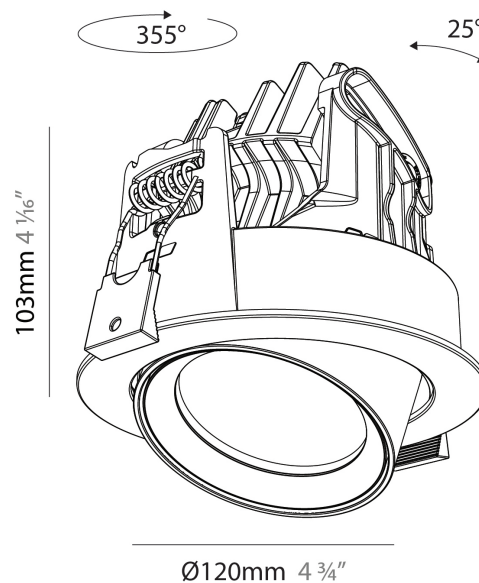

GENERAL

Series: Centriq
Subseries: Centriq Round Adjustable
Brand: Prolicht
Division: Architectural
Mounting Type: Recessed
Mounting Location: Ceiling
Subcategory: Spots

PHYSICAL

Shape: Cylinder
Diameter (mm): 120
Diameter (in): 4 ¾
Height (mm): 105
Height (in): 4 ⅛
Min. Recessing Depth (mm): 120
Min. Recessing Depth (in): 4 ¾
Light Distribution: Adjustable / Direct
Weight (kg): 0.651
Diffuser: Lens Pack - No Lens / Opal / Linear Spread Lens / Honeycomb / Spread Lens
Fixture Finish: SSR / BKV / CWI / CRY / HAB / UFT / ITA / RUA / FTG / MYG / LOD / PUS / FRO / FUP / KIA / POP / BLS / SPG / MEY / GOH / GUM / CHC / COM / ABZ / JAG / OBR / MOS / ROR
Fixture Material: Aluminum
Cut-out Measurements: Dia. 112mm / 4 7/16"

ELECTRICAL

Lamp Type: LED (Zhaga Standard)
Input Wattage (W): 27.4
Total Output Wattage (W): 24.6
Dimming: Dali Dimming
Driver Included: No
Driver Location: Remote
Driver Type: Constant Current - Universal
Driver Class: Class 2
Input Voltage (V): 120 - 277
Constant Current (MA): 700

LED

Color Temperature (°K): 2700-6500 Tunable White
Max. Delivered Lumen (lm): Max 2403
Nominal Lumen (lm): 2827
CRI: >90 CRI
Lamp Life (hrs): 50000

OPTICAL

Reflector°: 24 / 34 / 54
Adjustability: Rotational 350°; Tilt 90°

RATINGS AND CERTIFICATIONS

Certified By: Certified for North American Standards
IP rating: IP20